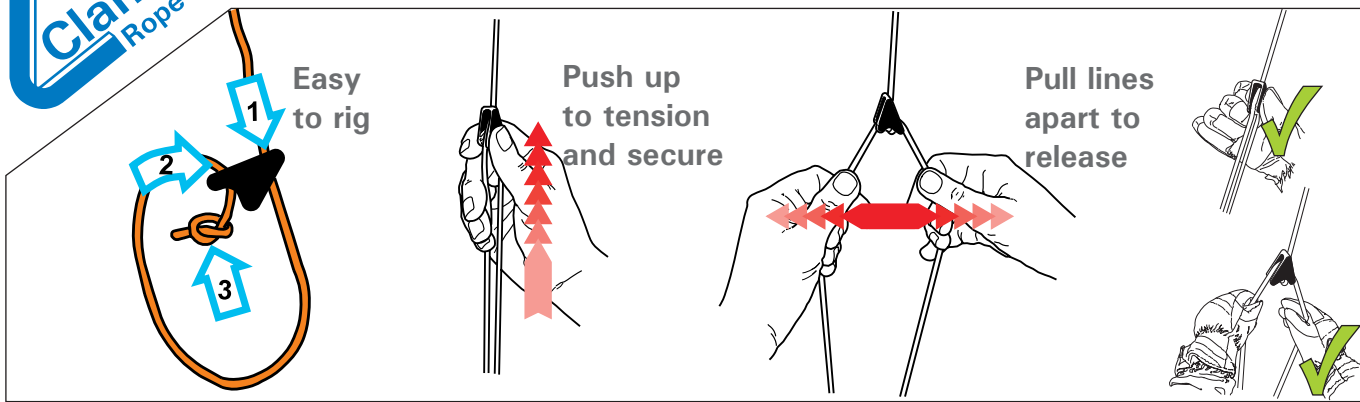

# Line-Lok® instructions for CL260 & CL266

The world's best guy runner. Locks lines securely. Will not slip.

**CL260**

- 2 - 5 mm (5/64 - 3/16") Ø
- 2gm. 0.07oz.

°F °C

+100 +40

-40 -40

**CL266**

- 1 - 3 mm (3/64 - 1/8") Ø
- 0.74gm. 0.03oz.

**Alternative rig**