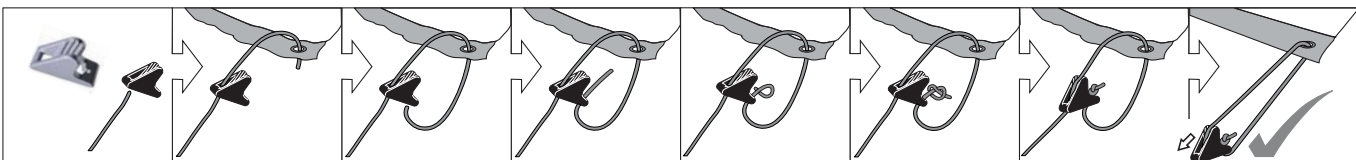

# Line-Lok® instructions for CL260 & CL266

The world's best guy runner. Locks lines securely. Will not slip.

**CL260**

- 2 - 5 mm (5/64 - 3/16") Ø
- 2gm. 0.07oz.

°F °C

+100 +40

-40 -40

**CL266**

- 1 - 3 mm (3/64 - 1/8") Ø
- 0.74gm. 0.03oz.

**Alternative rig**