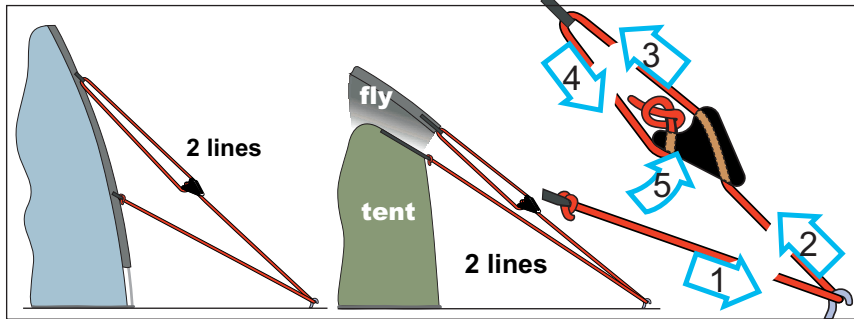

# Line-Lok® instructions for CL260 & CL266

The world's best guy runner. Locks lines securely. Will not slip.

**CL260**

- 2 - 5 mm (5/64 - 3/16") Ø
- 2gm. 0.07oz.

°F °C

+100 +40

-40 -40

**CL266**

- 1 - 3 mm (3/64 - 1/8") Ø
- 0.74gm. 0.03oz.

**Alternative rig**