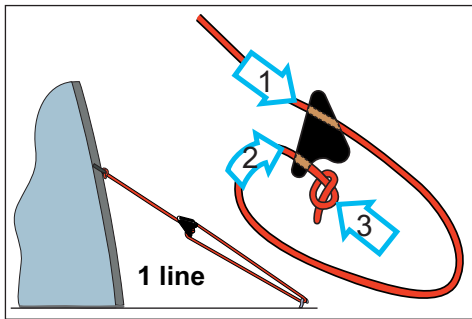

# Line-Lok® instructions for CL260 & CL266

The world's best guy runner. Locks lines securely. Will not slip.

**CL260**

- 2 - 5 mm (5/64 - 3/16") Ø
- 2gm. 0.07oz.

°F °C

+100 +40

-40 -40

**CL266**

- 1 - 3 mm (3/64 - 1/8") Ø
- 0.74gm. 0.03oz.

**Alternative rig**